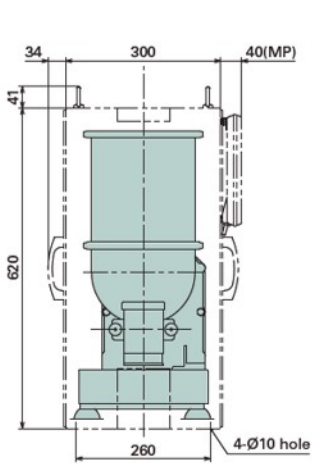

Dimensions

CE-W-0D
CE-W-0D-MP

* Cover included as standard equipment. (mm)